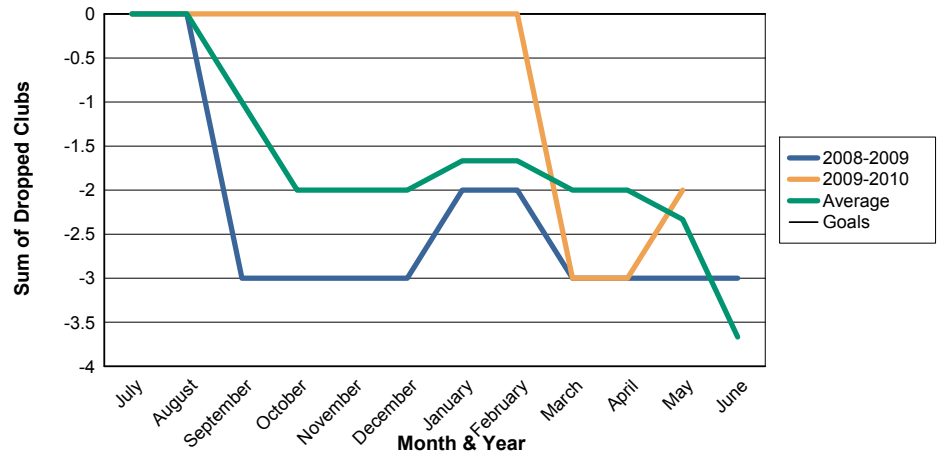

3 Year Comparisons for GMT Constitutional Area 3

By GMT District

As of May 2010

Sum of New Clubs/ Month & Year

For District H 3

Sum of Dropped Clubs/ Month & Year

For District H 3

Sum of Net Clubs/ Month & Year