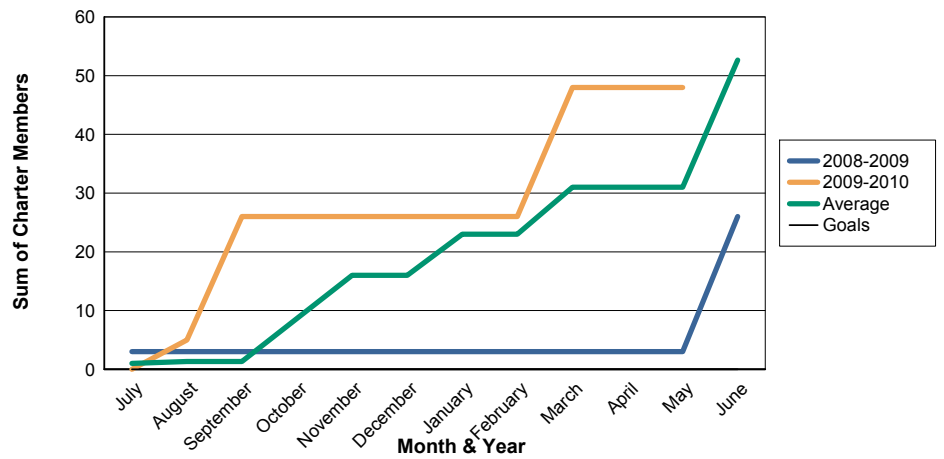

Sum of Charter Members/ Month & Year

For District H 3