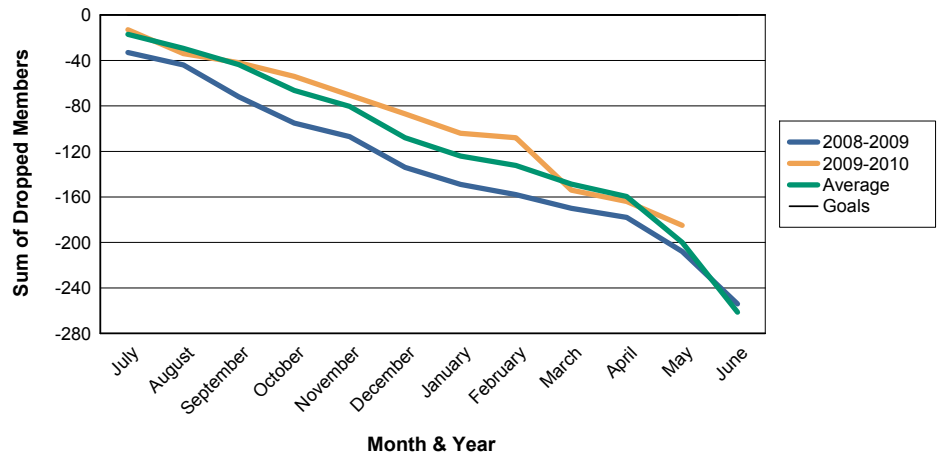

Sum of Dropped Members/ Month & Year

For District H 3