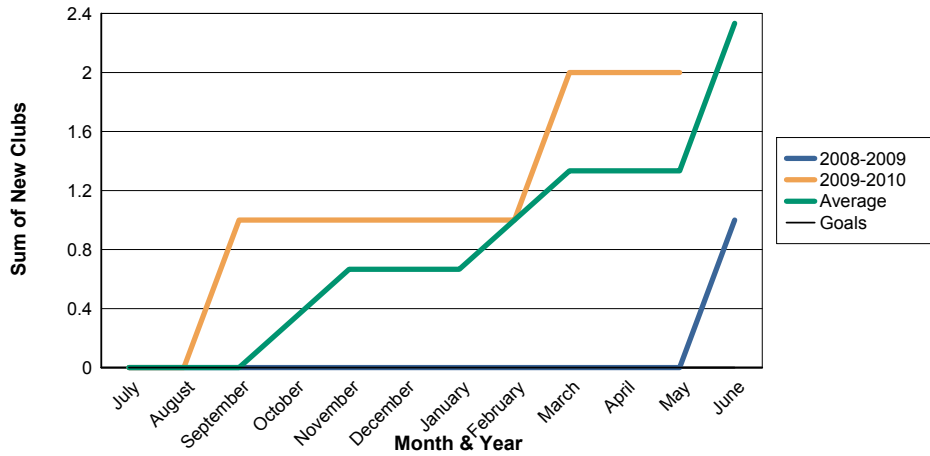

3 Year Comparisons for GMT Constitutional Area 3

By GMT District

As of May 2010

Sum of New Clubs/ Month & Year

For District H 3

Sum of Dropped Clubs/ Month & Year

For District H 3

Sum of Net Clubs/ Month & Year