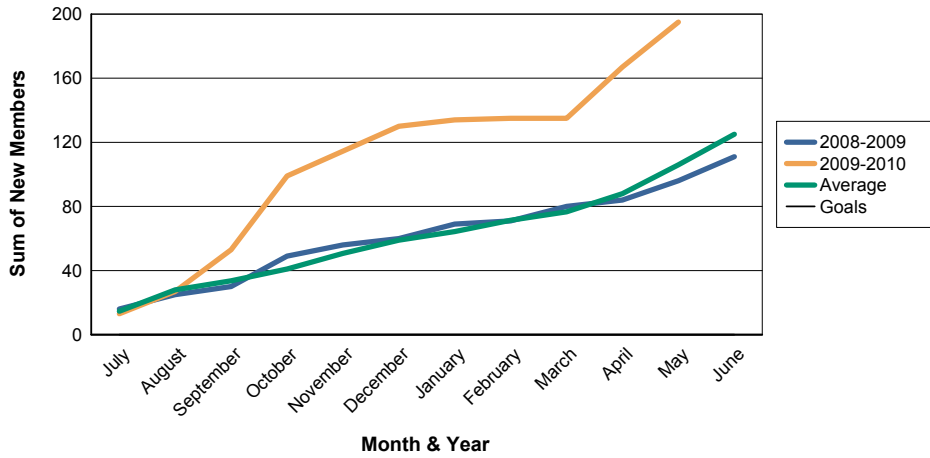

For District H 3

Sum of Charter Members/ Month & Year

For District H 3

3 Year Comparisons for GMT Constitutional Area 3

By GMT District

As of May 2010

Sum of New Members/ Month & Year

For District H 3

Sum of Dropped Members/ Month & Year

For District H 3

Sum of Net Members/ Month & Year

For District H 3