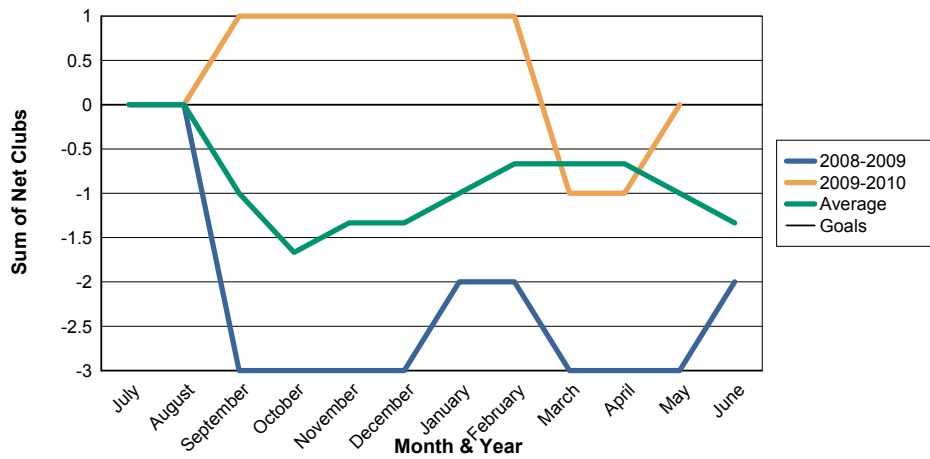

Sum of Net Clubs/ Month & Year

For District H 3